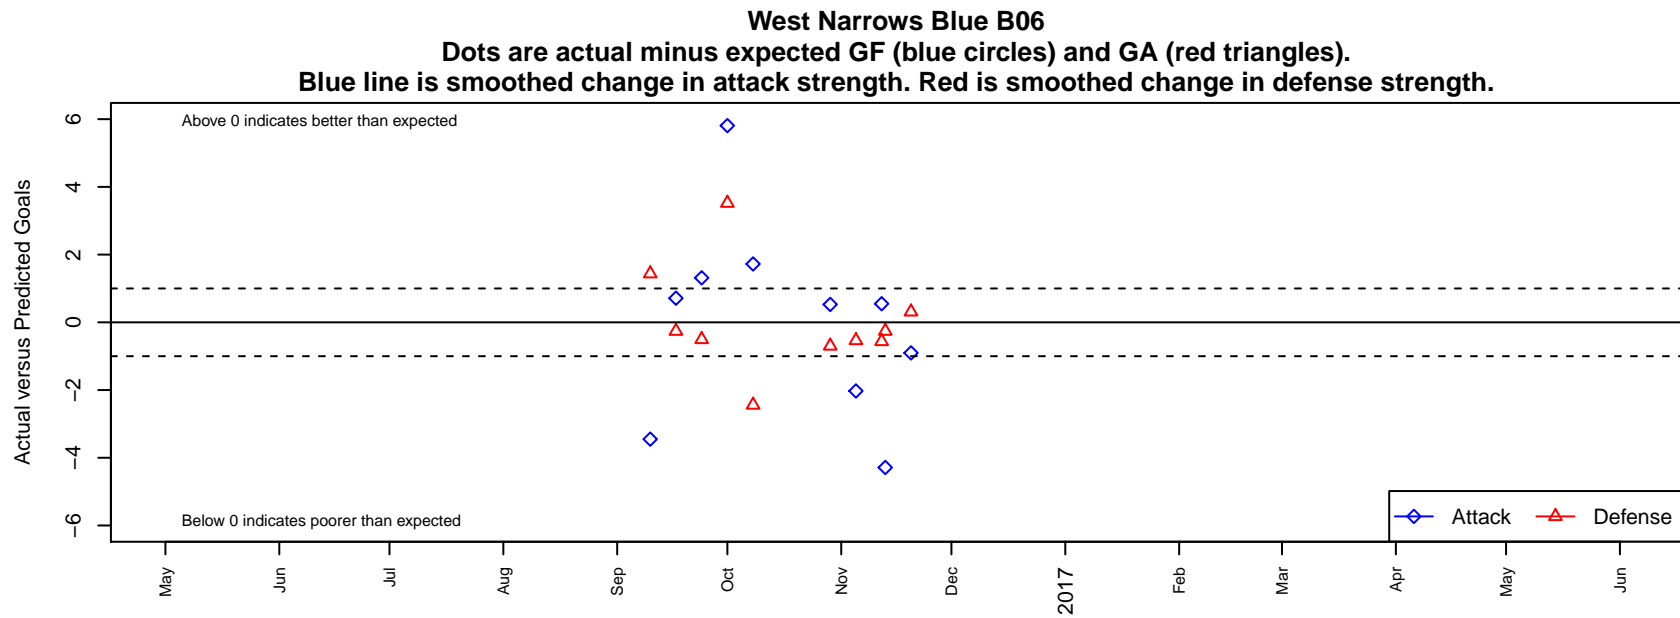

## West Narrows Blue B06

West Narrows FC  
Gig Harbor, WA  
B06 total strength=405  
attack=0.5 defense=0.13  
fall league = PSPL Copa Blue U11

alt names used:  
West Narrows F.C. Blue B 06

Venues played:  
2016 PSPL Copa Blue U11

**attack and defense variance (black dot)  
relative to other teams  
and top 10 in region**

**attack and defense rating  
relative to others at age  
and all opponents in last 13 months**

**Performance relative to 13 month average**