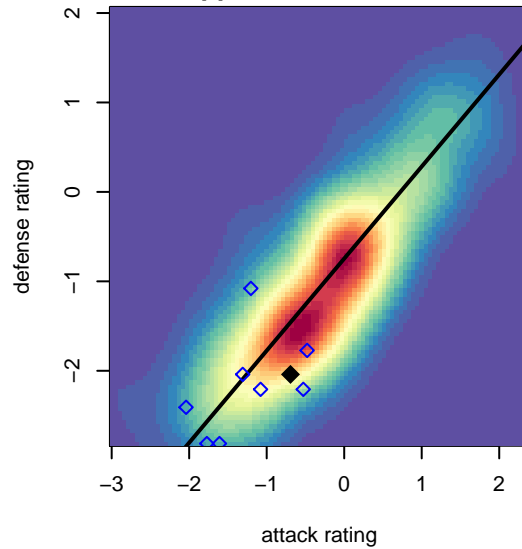

## West Narrows Blue B06

West Narrows FC  
Gig Harbor, WA  
B06 total strength=405  
attack=0.5 defense=0.13  
fall league = PSPL Copa Blue U11

alt names used:  
West Narrows F.C. Blue B 06

Venues played:  
2016 PSPL Copa Blue U11

**attack and defense variance (black dot)  
relative to other teams  
and top 10 in region**

**attack and defense rating  
relative to others at age  
and all opponents in last 13 months**

**Performance relative to 13 month average**