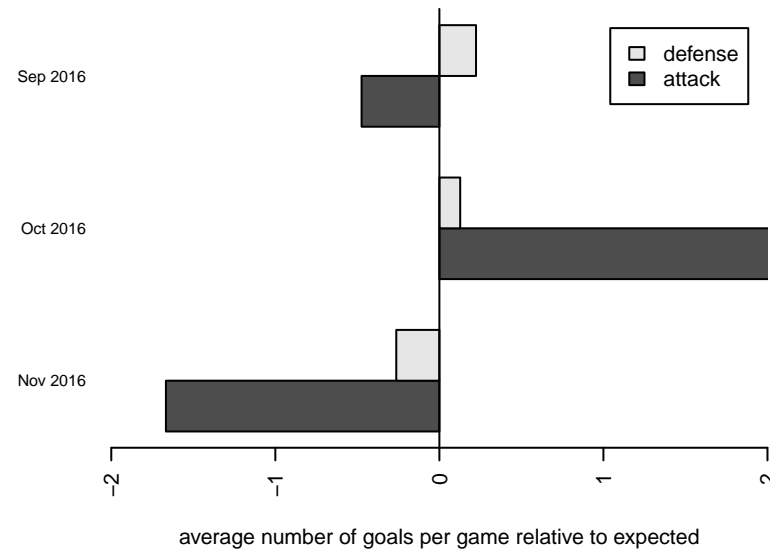

## West Narrows Blue B06

West Narrows FC  
Gig Harbor, WA  
B06 total strength=405  
attack=0.5 defense=0.13  
fall league = PSPL Copa Blue U11

alt names used:  
West Narrows F.C. Blue B 06

Venues played:  
2016 PSPL Copa Blue U11

**attack and defense variance (black dot)  
relative to other teams  
and top 10 in region**

**attack and defense rating  
relative to others at age  
and all opponents in last 13 months**

**Performance relative to 13 month average**

**Performance relative to 13 month average**

<b>date</b>	<b>home</b>		<b>away</b>		<b>venue</b>	<b>pred.home</b>	<b>pred.away</b>
2016-11-20	MRFC White B06	2	West Narrows Blue B06	3	2016 PSPL Copa Blue U11	2.31	3.90
2016-11-13	Cascade FC White B06	1	West Narrows Blue B06	2	2016 PSPL Copa Blue U11	0.74	6.29
2016-11-12	Impact FC White B06	2	West Narrows Blue B06	8	2016 PSPL Copa Blue U11	1.44	7.45
2016-11-05	West Narrows Blue B06	3	ISC Gunners Select B06	3	2016 PSPL Copa Blue U11	5.03	2.46
2016-10-29	Seattle Celtic Silver B06	2	West Narrows Blue B06	8	2016 PSPL Copa Blue U11	1.30	7.47
2016-10-08	NPSA Titans White Mercer Island B06	5	West Narrows Blue B06	3	2016 PSPL Copa Blue U11	2.56	1.28
2016-10-01	West Narrows Blue B06	11	Kent City Black B06	1	2016 PSPL Copa Blue U11	5.19	4.52
2016-09-24	West Narrows Blue B06	4	Eclipse FC Aguilas B06	5	2016 PSPL Copa Blue U11	2.69	4.49
2016-09-17	West Narrows Blue B06	7	Cascade FC White B06	1	2016 PSPL Copa Blue U11	6.29	0.74
2016-09-10	West Narrows Blue B06	4	Impact FC White B06	0	2016 PSPL Copa Blue U11	7.45	1.44