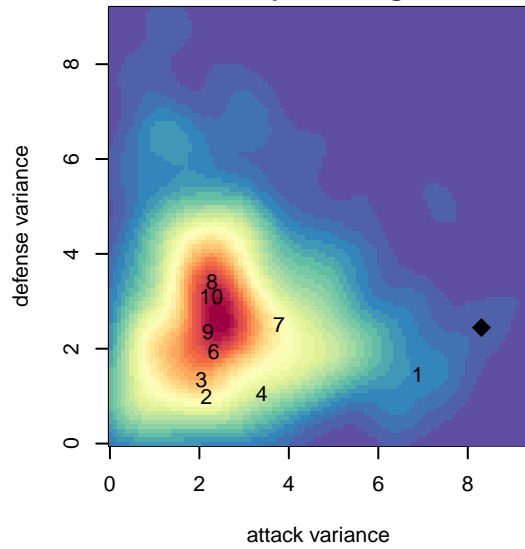

## West Narrows Blue B06

West Narrows FC  
Gig Harbor, WA  
B06 total strength=405  
attack=0.5 defense=0.13  
fall league = PSPL Copa Blue U11

alt names used:  
West Narrows F.C. Blue B 06

Venues played:  
2016 PSPL Copa Blue U11

**attack and defense variance (black dot)  
relative to other teams  
and top 10 in region**

**attack and defense rating  
relative to others at age  
and all opponents in last 13 months**

**Performance relative to 13 month average**