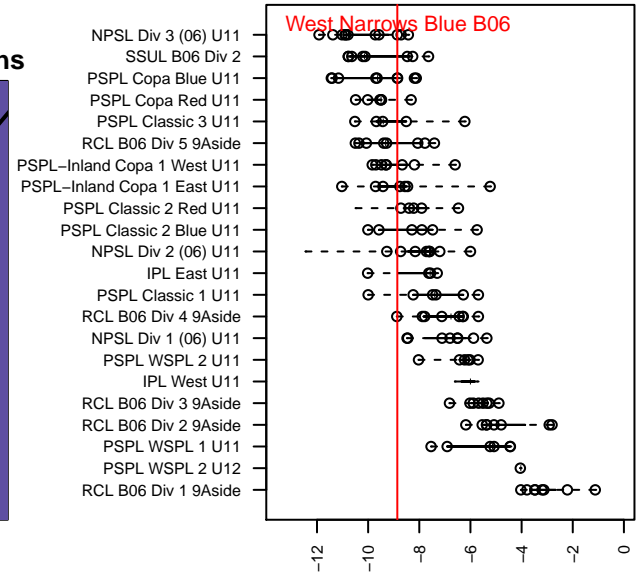

## West Narrows Blue B06

West Narrows FC  
Gig Harbor, WA  
B06 total strength=405  
attack=0.5 defense=0.13  
fall league = PSPL Copa Blue U11

alt names used:  
West Narrows F.C. Blue B 06

Venues played:  
2016 PSPL Copa Blue U11

**attack and defense variance (black dot)  
relative to other teams  
and top 10 in region**

**attack and defense rating  
relative to others at age  
and all opponents in last 13 months**

**Performance relative to 13 month average**

**Performance relative to 13 month average**

<b>date</b>	<b>home</b>		<b>away</b>		<b>venue</b>	<b>pred.home</b>	<b>pred.away</b>
2016-11-20	MRFC White B06	2	West Narrows Blue B06	3	2016 PSPL Copa Blue U11	2.31	3.90
2016-11-13	Cascade FC White B06	1	West Narrows Blue B06	2	2016 PSPL Copa Blue U11	0.74	6.29
2016-11-12	Impact FC White B06	2	West Narrows Blue B06	8	2016 PSPL Copa Blue U11	1.44	7.45
2016-11-05	West Narrows Blue B06	3	ISC Gunners Select B06	3	2016 PSPL Copa Blue U11	5.03	2.46
2016-10-29	Seattle Celtic Silver B06	2	West Narrows Blue B06	8	2016 PSPL Copa Blue U11	1.30	7.47
2016-10-08	NPSA Titans White Mercer Island B06	5	West Narrows Blue B06	3	2016 PSPL Copa Blue U11	2.56	1.28
2016-10-01	West Narrows Blue B06	11	Kent City Black B06	1	2016 PSPL Copa Blue U11	5.19	4.52
2016-09-24	West Narrows Blue B06	4	Eclipse FC Aguilas B06	5	2016 PSPL Copa Blue U11	2.69	4.49
2016-09-17	West Narrows Blue B06	7	Cascade FC White B06	1	2016 PSPL Copa Blue U11	6.29	0.74
2016-09-10	West Narrows Blue B06	4	Impact FC White B06	0	2016 PSPL Copa Blue U11	7.45	1.44